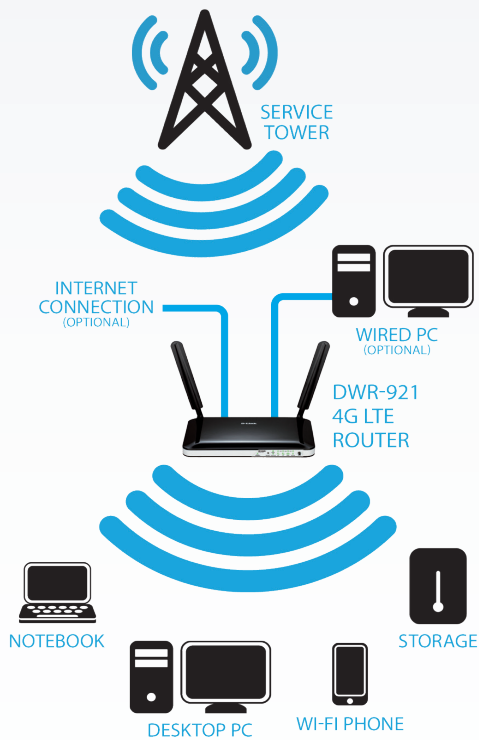

Easy to Set Up and Use

The DWR-921 4G LTE Router can be installed quickly and easily almost anywhere. This router is great for situations where an impromptu wireless network must be set up, or wherever conventional network access is unavailable. The DWR-921 can even be installed in buses, trains, or boats, allowing passengers to check e-mail or chat online while commuting or traveling.

Your Network Setup

Technical Specifications

General

Device Interfaces	• Four 10/100 Ethernet LAN ports • WAN (RJ-45) port	• Two detachable 3G/4G antennas
Data Rates¹	• Up to 150 Mbps with 802.11n clients • 6/9/11/12/18/24/36/48/54 Mbps in 802.11g mode • 1/2/5.5/11 Mbps in 802.11b mode	• LTE Uplink: Up to 50 Mbps • LTE Downlink: Up to 100 Mbps
Standards	• 802.11g/b, compatible with 802.11n • 802.3	• 802.3u
GSM Band	• 850/900/1800/1900 MHz	
UMTS/HSDPA/HSUPA Band ²	• 900/2100 MHz	• Power Class 3
LTE Band	• 900/1800/2600/800 MHz