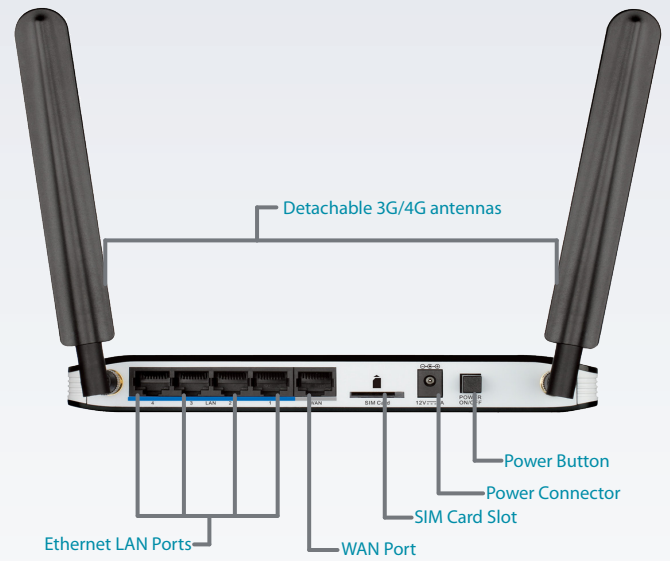

Easy to Set Up and Use

The DWR-921 4G LTE Router can be installed quickly and easily almost anywhere. This router is great for situations where an impromptu wireless network must be set up, or wherever conventional network access is unavailable. The DWR-921 can even be installed in buses, trains, or boats, allowing passengers to check e-mail or chat online while commuting or traveling.

Your Network Setup

Technical Specifications

General

Device Interfaces	• Four 10/100 Ethernet LAN ports • WAN (RJ-45) port	• Two detachable 3G/4G antennas
Data Rates¹	• Up to 150 Mbps with 802.11n clients • 6/9/11/12/18/24/36/48/54 Mbps in 802.11g mode • 1/2/5.5/11 Mbps in 802.11b mode	• LTE Uplink: Up to 50 Mbps • LTE Downlink: Up to 100 Mbps
Standards	• 802.11g/b, compatible with 802.11n • 802.3	• 802.3u
GSM Band	• 850/900/1800/1900 MHz	
UMTS/HSDPA/HSUPA Band ²	• 900/2100 MHz	• Power Class 3
LTE Band	• 900/1800/2600/800 MHz