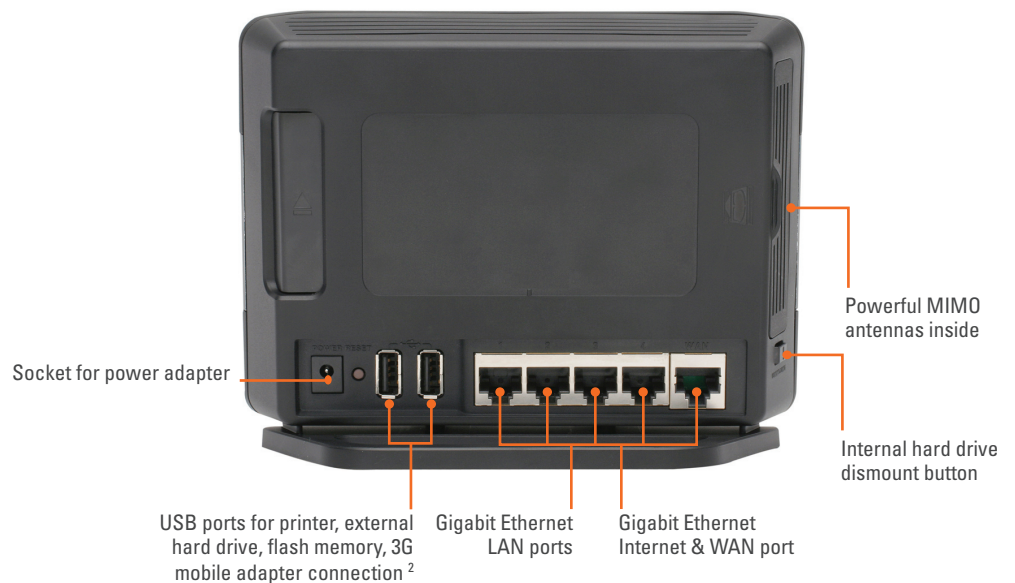

Up to 500GB of central network storage disk space with UPnP AV and FTP server support³