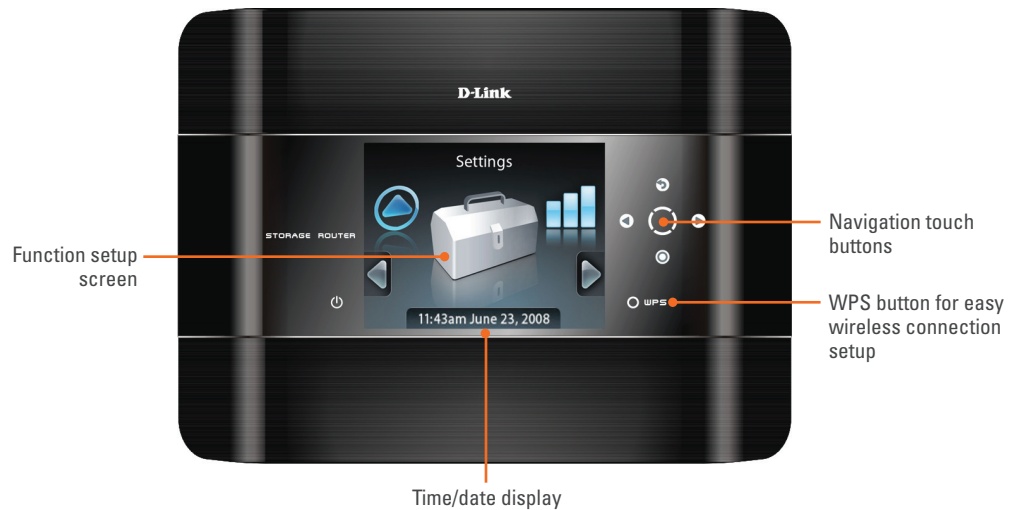

Up to 500GB of central network storage disk space with UPnP AV and FTP server support³

VIEW PHOTOS & WEATHER

An integrated 3.2" color LCD will display router, network and hard drive status, the time and date, and of course your favorite photos that you saved in the built-in hard drive. The router's RSS feeds will allow you to view Internet contents such the weather forecast, news and sporting events all without turning on a computer.¹

SECURE YOUR NETWORK CONNECTION

The DIR-685 supports WEP, WPA and WPA2 encryption to safeguard your wireless data from thieves. It provides Stateful Packet Inspection (SPI) and NAT dual active firewalls to block and prevent Internet attacks against the built-in hard drive and the rest of your home network. It includes parental control to let you set and restrict access to harmful websites.

YOUR NETWORK SETUP

WIRELESS N STORAGE ROUTER

Designed for Home

Designed with convenience and functionality in mind, the router offers a stylish, even chic addition to the home. Its upright design allows users to easily view the vibrant LCD screen that displays device status via graphical gauges, digital photos, streamed video, weather forecasts and other live streaming Internet content in up to 1.6 million colors.

EASILY SET UP YOUR DEVICE AND WIRELESS CONNECTIONS

By combining the functions of a router, NAS, digital photo and print server neatly into one product, the DIR-685 saves you the time and trouble of setting up multiple devices. A simple router setup wizard and user-friendly interface make this device a pleasure to use. A WPS button simplifies your wireless clients' setup and you can readily verify these connections via the LCD screen.