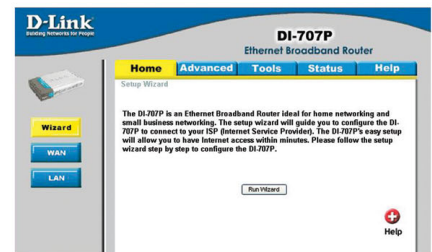

Express EtherNetwork™

7-Port Ethernet Broadband Router

DI-707P

With the DI-707P you can share Internet access and resources such as printers in your home or office. Connect up to seven computers and a printer with the DI-707P's parallel printer port.

Product Information

Part No: DI-707P
Description: Ethernet Broadband Router
UPC: 790069-241000
D-Link Systems, Inc.
TEL: (800) 326-1688
www.dlink.com

The Web-based user interface makes it easy to quickly set up and configure the DI-707P. It also displays a wide array of management settings and tools.

D-Link Systems, Inc. 53 Discovery Drive Irvine CA 92618 www.dlink.com
©Copyright D-Link Systems, Inc. 2002. All rights reserved. D-Link® is a registered trademark of D-Link Systems, Inc.
Other trademarks or registered trademarks are the property of their respective manufacturers or owners.
Price and specifications are subject to changes without notice. See inside package for warranty details.
* 24/7 Tech Support is available only in USA.

D-Link®

Building Networks for People