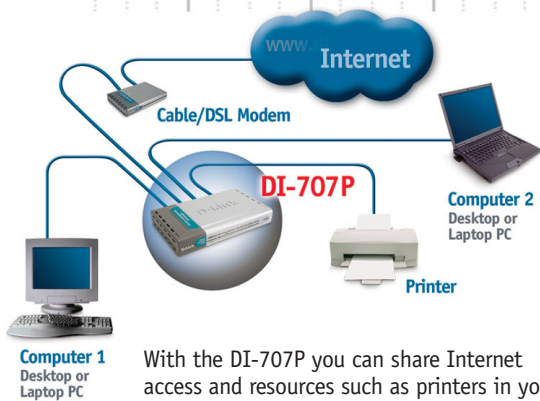

Express EtherNetwork™

7-Port Ethernet Broadband Router

DI-707P

With the DI-707P you can share Internet access and resources such as printers in your home or office. Connect up to seven computers and a printer with the DI-707P's parallel printer port.

Product Information

Part No: DI-707P
Description: Ethernet Broadband Router
UPC: 790069-241000
D-Link Systems, Inc.
TEL: (800) 326-1688
www.dlink.com

The Web-based user interface makes it easy to quickly set up and configure the DI-707P. It also displays a wide array of management settings and tools.

D-Link Systems, Inc. 53 Discovery Drive Irvine CA 92618 www.dlink.com
©Copyright D-Link Systems, Inc. 2002. All rights reserved. D-Link® is a registered trademark of D-Link Systems, Inc.
Other trademarks or registered trademarks are the property of their respective manufacturers or owners.
Price and specifications are subject to changes without notice. See inside package for warranty details.
* 24/7 Tech Support is available only in USA.

D-Link®

Building Networks for People