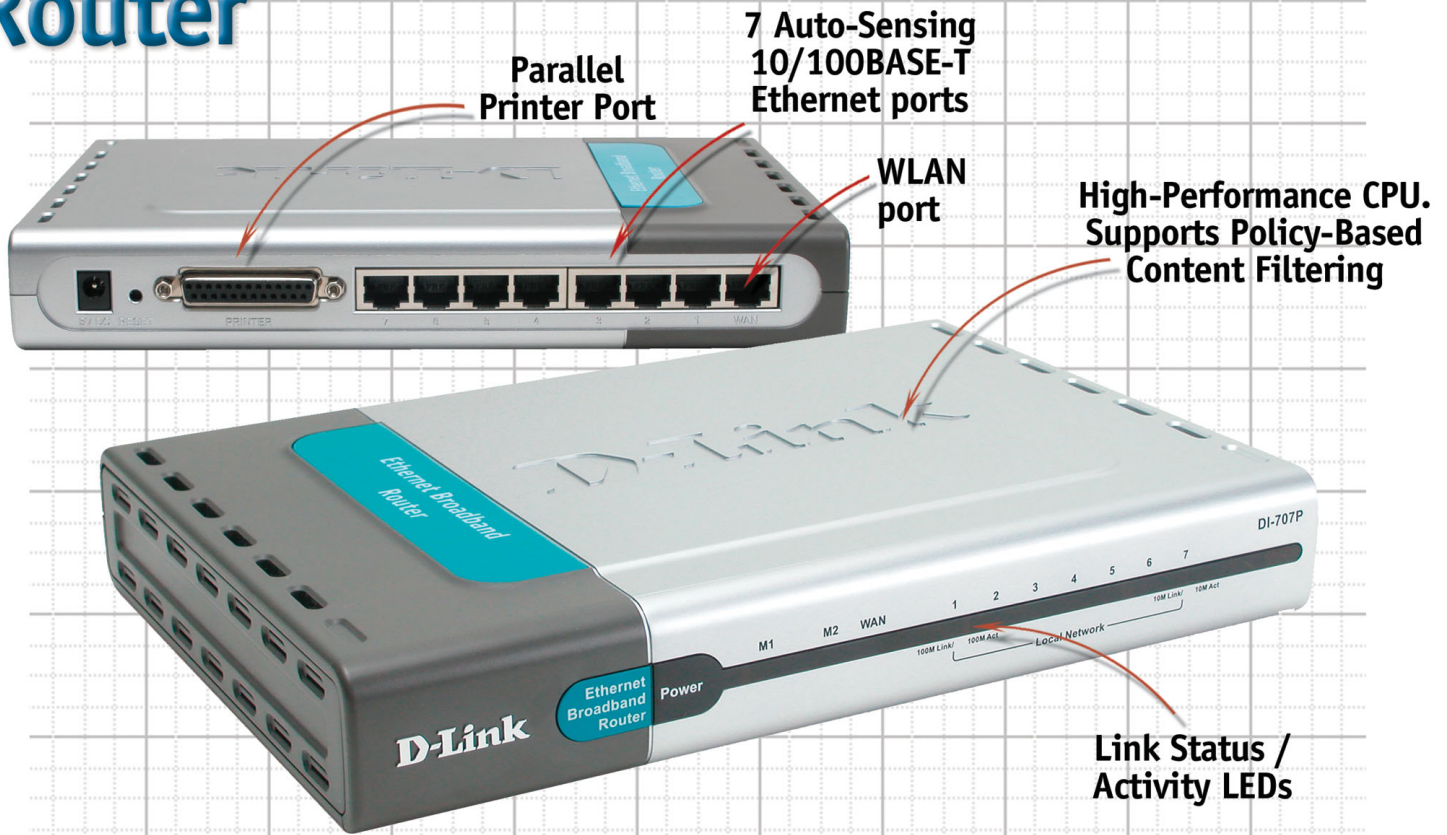

Express EtherNetwork™

7-Port Ethernet Broadband Router

DI-707P

With the DI-707P you can share Internet access and resources such as printers in your home or office. Connect up to seven computers and a printer with the DI-707P's parallel printer port.

Product Information

Part No: DI-707P
Description: Ethernet Broadband Router
UPC: 790069-241000
D-Link Systems, Inc.
TEL: (800) 326-1688
www.dlink.com

The Web-based user interface makes it easy to quickly set up and configure the DI-707P. It also displays a wide array of management settings and tools.

D-Link Systems, Inc. 53 Discovery Drive Irvine CA 92618 www.dlink.com
©Copyright D-Link Systems, Inc. 2002. All rights reserved. D-Link® is a registered trademark of D-Link Systems, Inc.
Other trademarks or registered trademarks are the property of their respective manufacturers or owners.
Price and specifications are subject to changes without notice. See inside package for warranty details.
* 24/7 Tech Support is available only in USA.

D-Link®

Building Networks for People